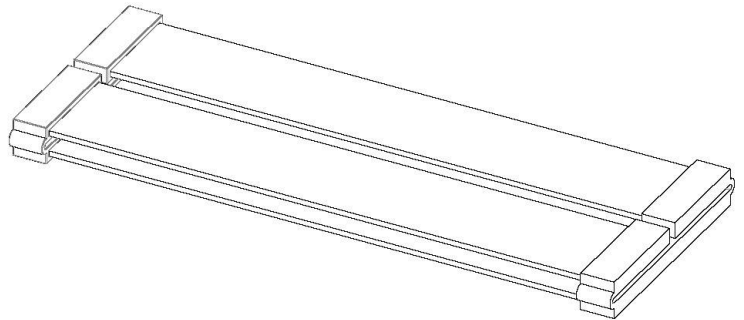

Accessory closed