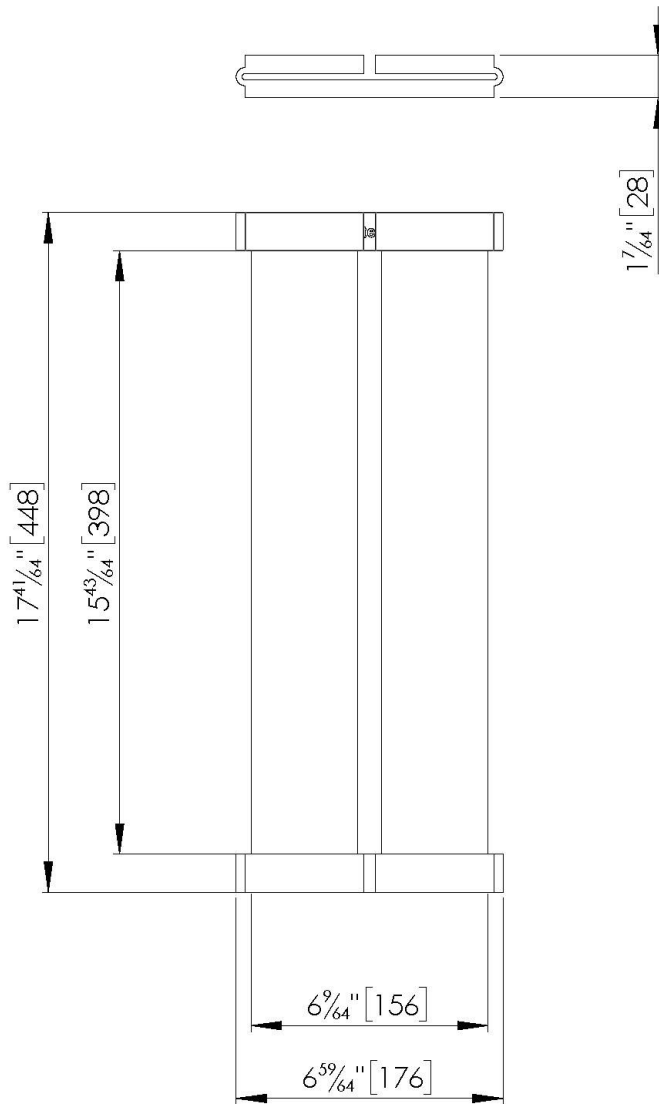

Accessory closed