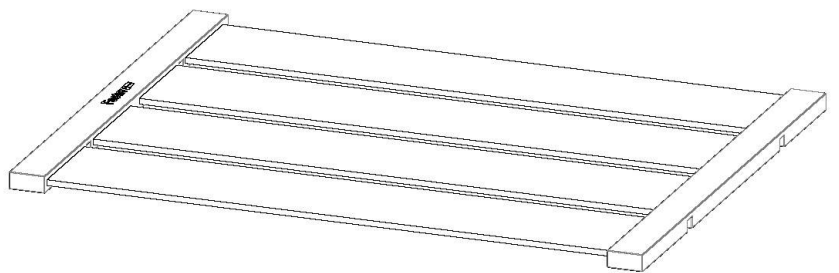

Foldable rack black

Accessories

Code: 8110 010

DETAILS

Material Aluminum and silicone

Coloring Black

Dimensions 17 ⁴¹/₆₄" x 13 ¹⁵/₃₂"

Notes: Foldable

TECHNICAL DATA

Accessory opened

Accessory closed

OPTIONAL ACCESSORIES

HappyHour