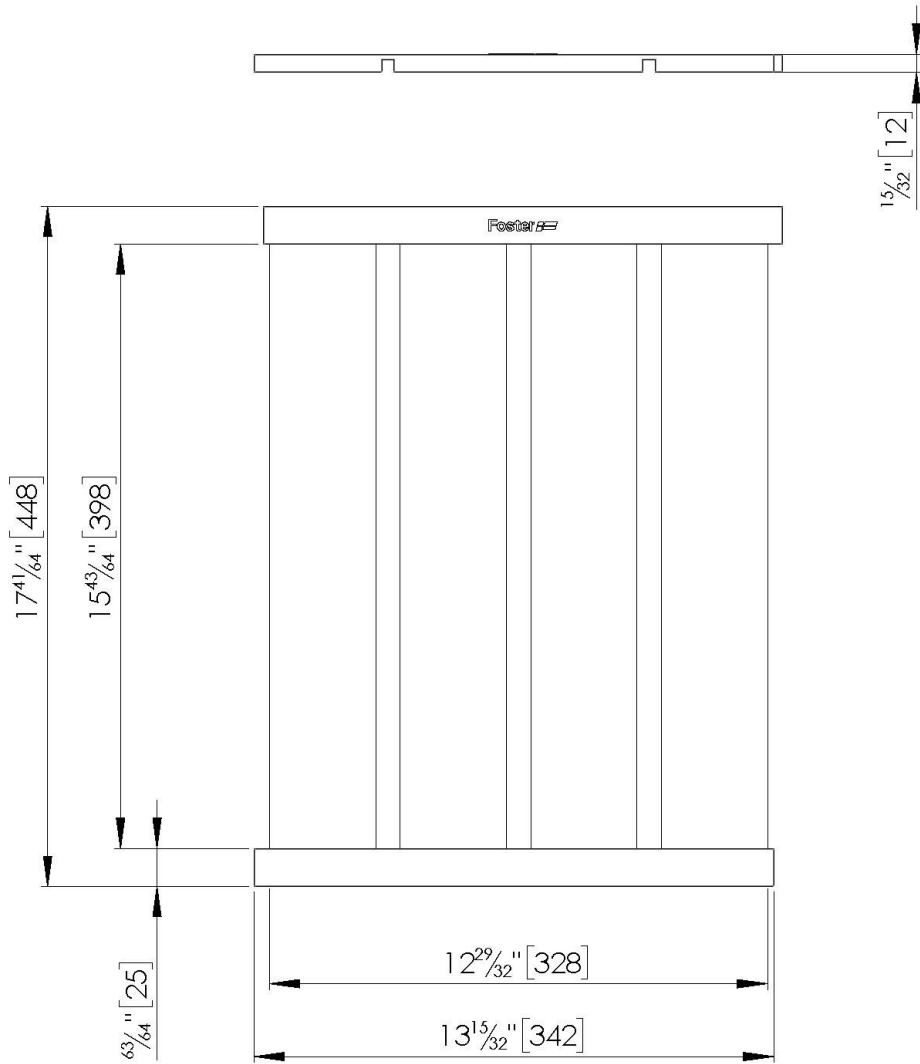

Accessory opened